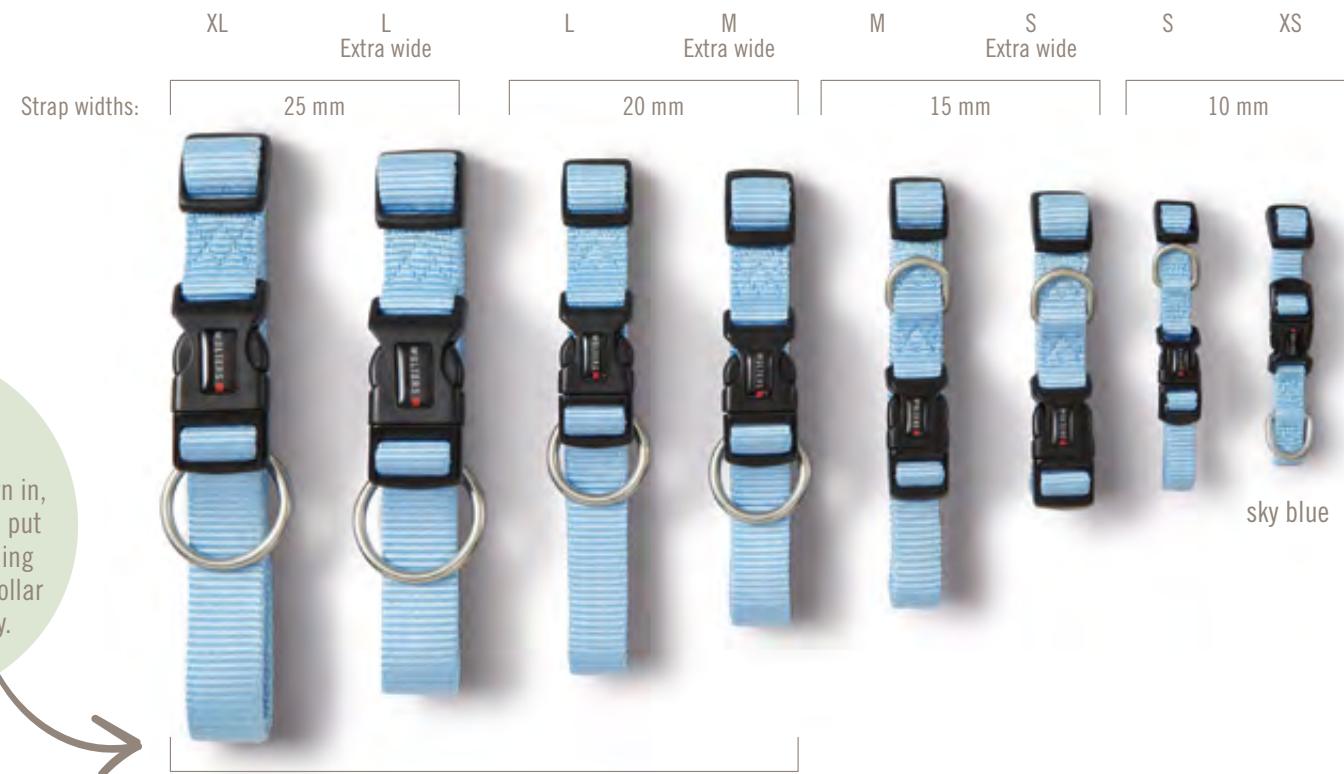

Professional - extra robust!

PROFESSIONAL COLLAR

- 100% Nylon
- Very comfortable to wear
- Slide to adjust
- Strong fastening clip
- Washable
- Sizes S, M and L are also available in extra wide
- Size M and L extra wide, L and XL have strain protection

PROFESSIONAL COLLAR

Neck measurement	red	black	raspberry	graphite	aqua	tobacco	navy blue	mango	cayenne	kiwi	sky blue	riverside blue	champagne	silver	
Size XS 12-17 cm x 10 mm	10040	10041	10050	10052	10053	10060	10066	10067	10068	10069	10070	10071	10072	10073	6.99
Size S 18-30 cm x 10 mm	10140	10141	10150	10152	10153	10160	10166	10167	10168	10169	10170	10171	10172	10173	7.99
Size M 28-40 cm x 15 mm	10240	10241	10250	10252	10253	10260	10266	10267	10268	10269	10270	10271	10272	10273	11.99
Size L 40-55 cm x 20 mm	10340	10341	10350	10352	10353	10360	10366	10367	10368	10369	10370	10371	10372	10373	14.99
Size XL 45-65 cm x 25 mm	10440	10441	10450	10452	10453	10460	10466	10467	10468	10469	10470	10471	10472	10473	16.99

PROFESSIONAL COLLAR – EXTRA WIDE

Size S 18-30 cm x 15 mm	17140	17141	17150	17152	17153	17160	17166	17167	17168	17169	17170	17171	17172	17173	9.99
Size M 28-40 cm x 20 mm	17240	17241	17250	17252	17253	17260	17266	17267	17268	17269	17270	17271	17272	17273	12.99
Size L 40-55 cm x 25 mm	17340	17341	17350	17352	17353	17360	17366	17367	17368	17369	17370	17371	17372	17373	15.99

RRP IN EUROS