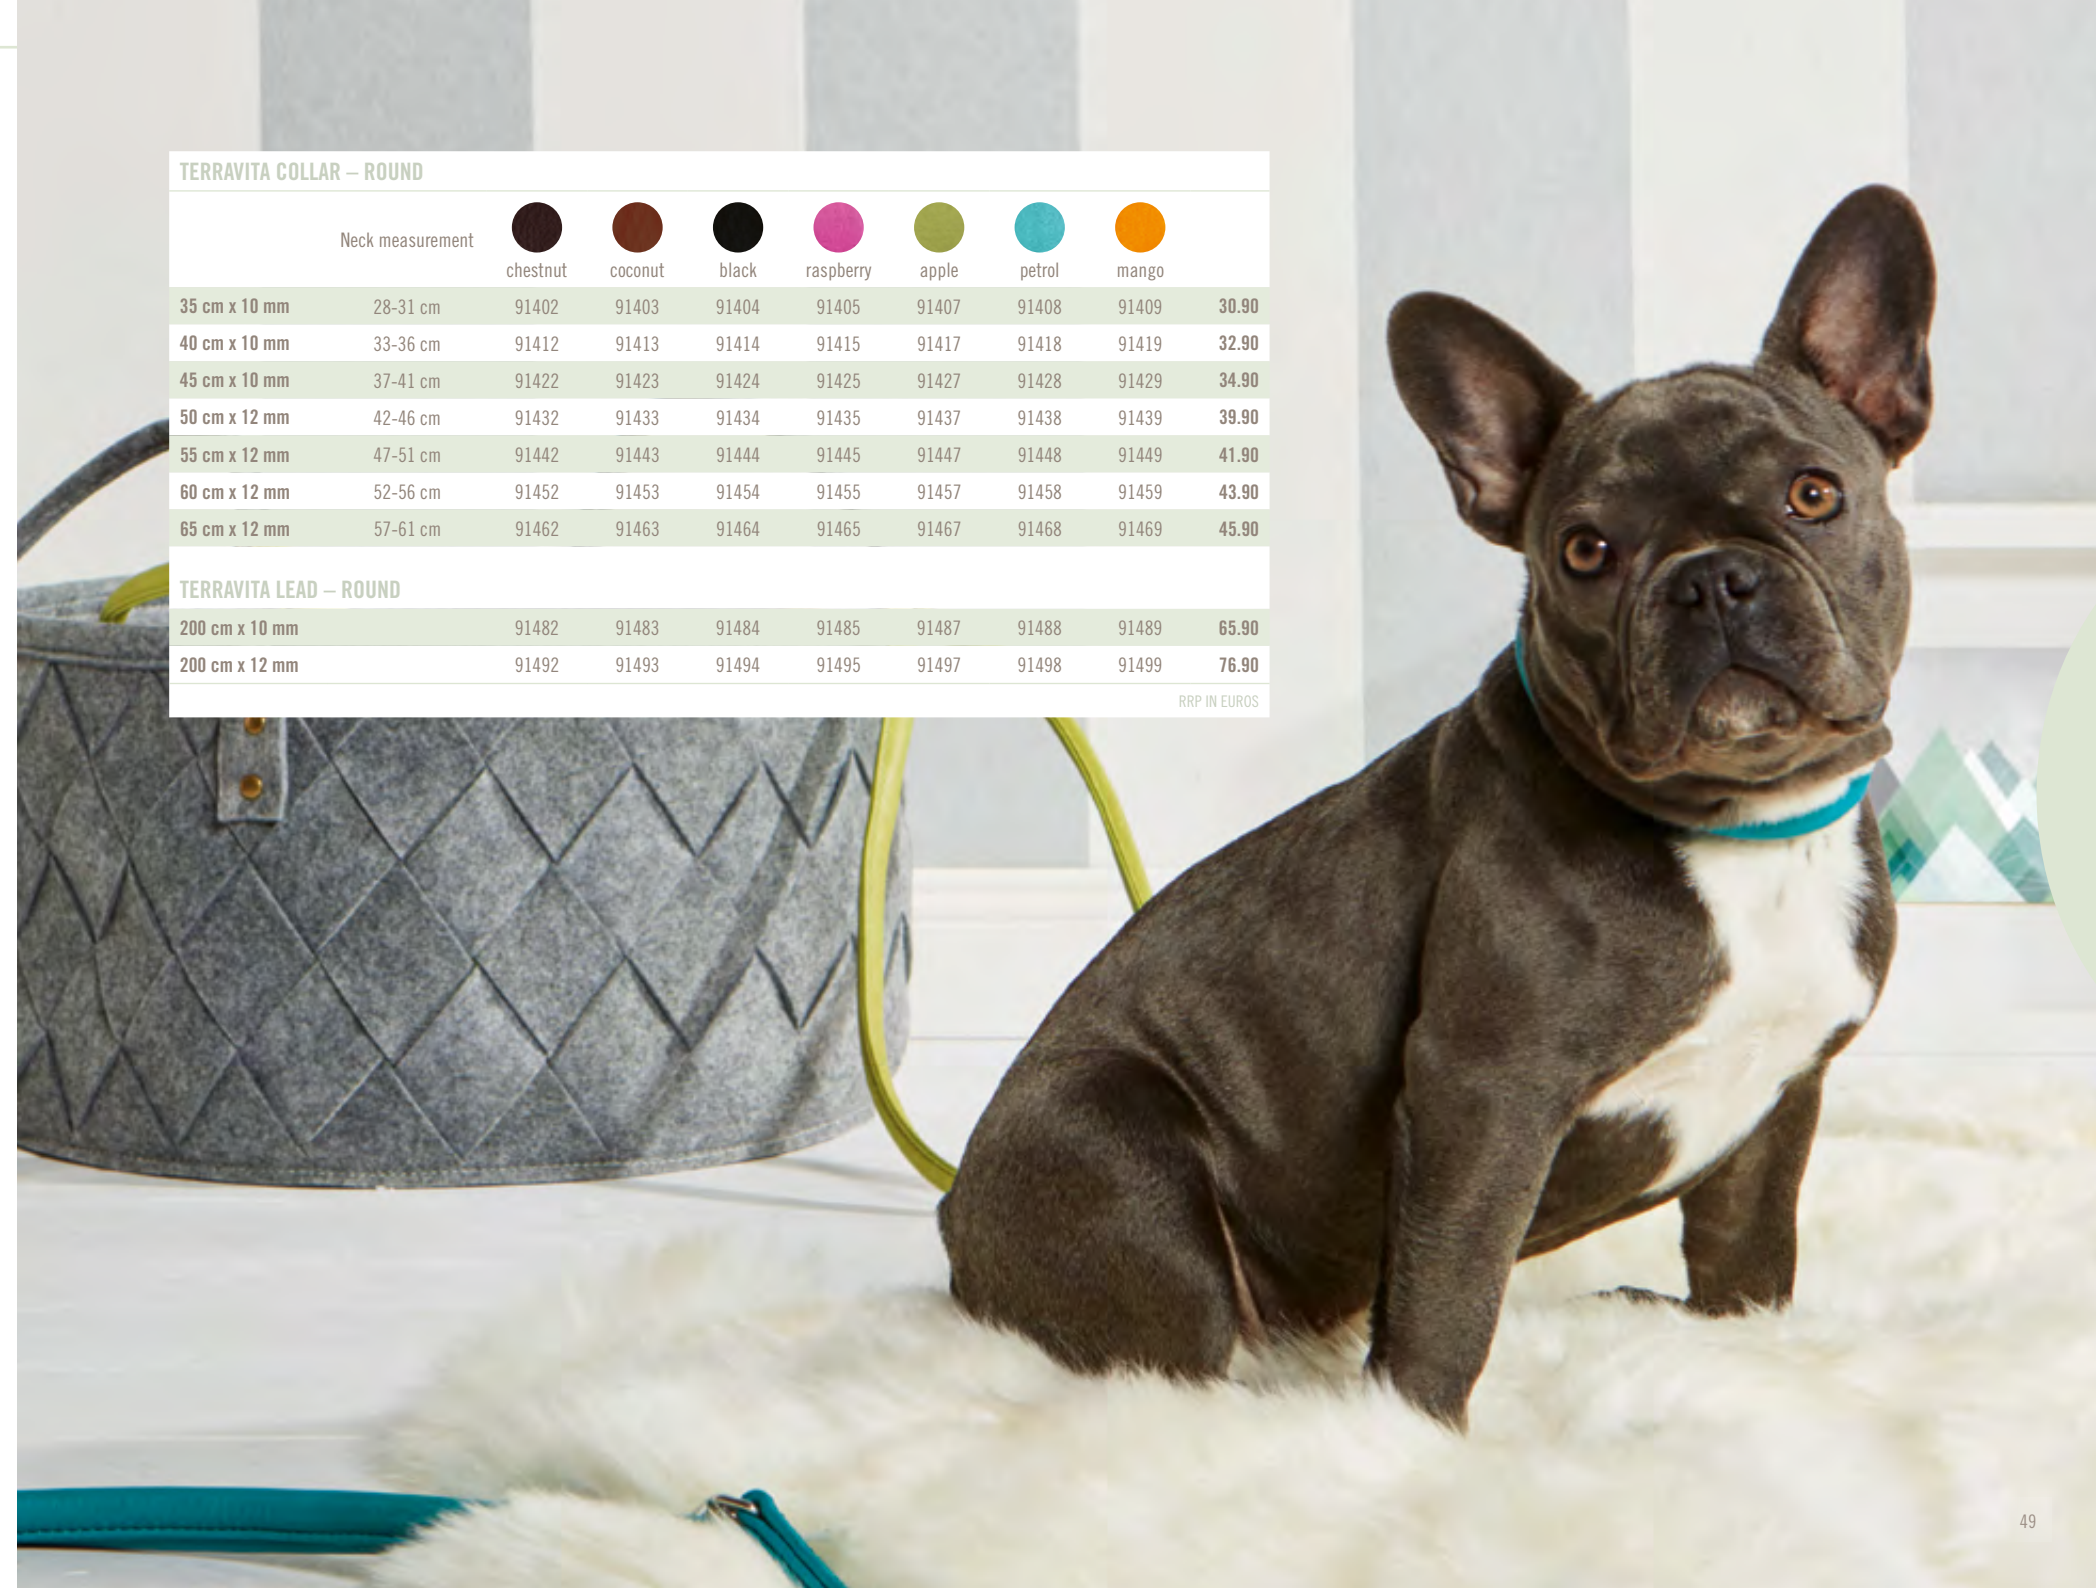

BEST QUALITY

Individuality is a sign of **quality**, so the leather also shows marks left over the cow's whole life; it is neither embossed nor sealed with synthetic materials. Slight differences in the depth of colour are a quality feature of this full-grain leather and evidence of the natural materials and processing. Weather, light and contact cause **slight changes** in the surface over time. We recommend applying a **natural leather care product** before the articles are used for the first time; this closes the pores in the leather and so protects it from external influences.

chestnut

TERRAVITA COLLAR ROUND

More on page 48

TERRAVITA COLLAR FLAT

More on page 51

Terravita - smooth as silk!

TERRAVITA COLLAR AND LEAD ROUND

- Certified, very high-quality organic leather
- Tanned using plant-based substances
- Hand-sewn
- Nylon core for greater stability
- Very comfortable to wear
- Round-stitched

TERRAVITA COLLAR AND LEAD FLAT

- Certified, very high-quality organic leather
- Tanned using plant-based substances
- Hand-sewn
- Strengthened upper leather
- Very comfortable to wear
- Flat-stitched

chestnut