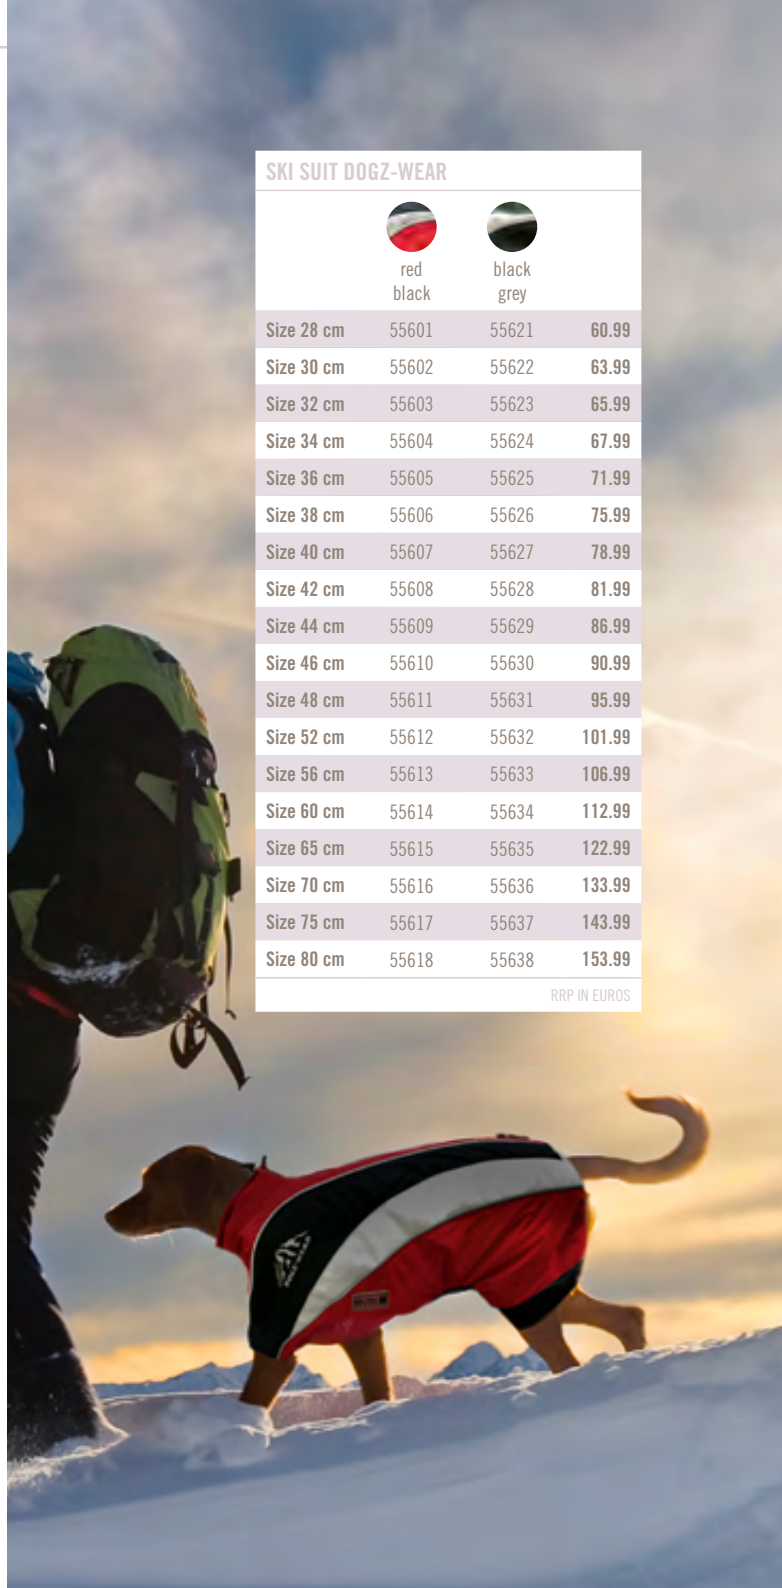

SKI SUIT DOGZ-WEAR			
Size 28 cm	55601	55621	60.99
Size 30 cm	55602	55622	63.99
Size 32 cm	55603	55623	65.99
Size 34 cm	55604	55624	67.99
Size 36 cm	55605	55625	71.99
Size 38 cm	55606	55626	75.99
Size 40 cm	55607	55627	78.99
Size 42 cm	55608	55628	81.99
Size 44 cm	55609	55629	86.99
Size 46 cm	55610	55630	90.99
Size 48 cm	55611	55631	95.99
Size 52 cm	55612	55632	101.99
Size 56 cm	55613	55633	106.99
Size 60 cm	55614	55634	112.99
Size 65 cm	55615	55635	122.99
Size 70 cm	55616	55636	133.99
Size 75 cm	55617	55637	143.99
Size 80 cm	55618	55638	153.99

RRP IN EUROS

All-round protection!

RAIN SUIT DOGZ-WEAR

- 100% polyester
- Lining of light, comfortable mesh fabric
- Longer legs for greater protection against cold and wet
- Full-length waterproof zip along the back makes the coat easy to put on
- Lead can be attached to the collar or harness thanks to variable zip
- Soft elastic around the stomach ensures the jacket is comfortable to wear
- Particularly water and dirt-repellent thanks to ecorepel® waterproofing
- Breathable
- Windproof
- Waterproof: hydrostatic head of 10,000 mm
- Reflective
- Washable