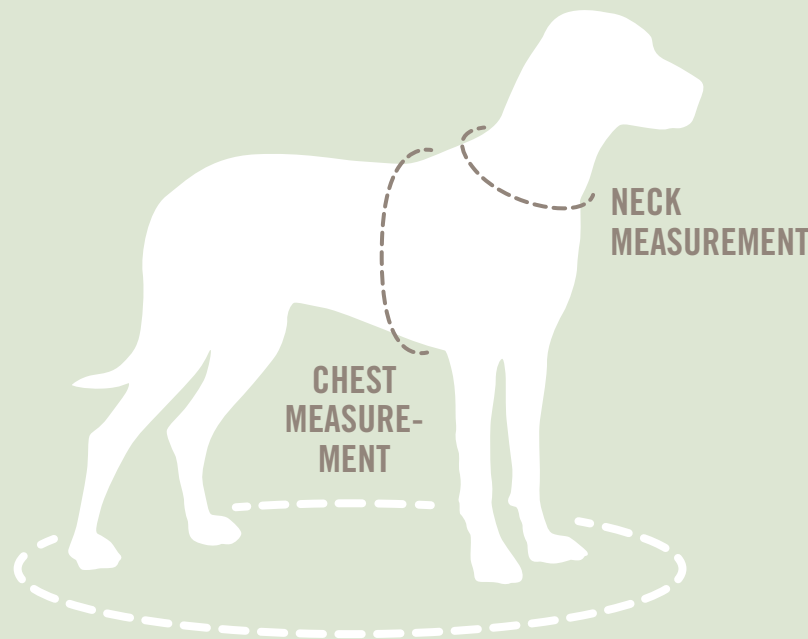

STRAIN PROTECTION:

Strain protection is sewn in, so any pulling does not put pressure on the fastening clip and prevents the collar opening accidentally.

BASIC COLLAR

	Neck measurement						
		red	black	nougat	blackberry	navy blue	
Size S	18-30 cm x 10 mm	35703	35704	35711	35714	35715	4.49
Size M	28-40 cm x 15 mm	35803	35804	35811	35814	35815	5.99
Size L	40-55 cm x 20 mm	35903	35904	35911	35914	35915	7.99
Size XL	45-65 cm x 25 mm	36003	36004	36011	36014	36015	8.99

RRP IN EUROS

A perfect fit:

HOW DO I FIND THE RIGHT SIZE OF HARNESS?

The **dog harness** must fit perfectly in order for it do its job properly. For most of our harnesses, the size depends on the **dog's chest measurement**. To calculate the right size you should measure your dog at the broadest point, just **behind the front legs**.

Our harnesses can be **adjusted in several ways**. So in our **size tables** we always provide the largest and smallest adjustment settings. If the measurement you have taken is between two sizes, we recommend that you choose the **larger harness**.

BASIC HARNESS

- Multiple adjustment options, so ideal as a first collar for puppies
- 100% Nylon
- Very comfortable to wear
- Strong fastening clips
- Slide to adjust
- Washable

BASIC ONE TOUCH HARNESS

- Fastening clip on the back for particularly easy attachment, closes with just one click
- Multiple adjustment options, so ideal as a first collar for puppies
- 100% Nylon
- Very comfortable to wear
- Washable