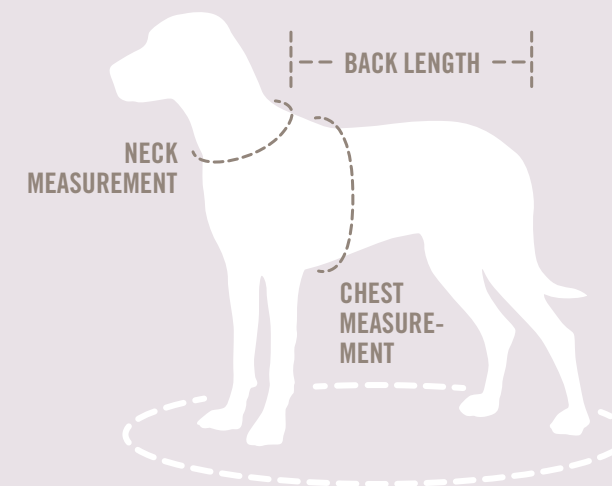

SIZES OF COATS FOR DACHSHUNDS

Dachshund 34	34 cm		33 cm	46 cm
Dachshund 36	36 cm		34 cm	47 cm
Dachshund 38	38 cm		35 cm	48 cm
Dachshund 40	40 cm		36 cm	49 cm
Dachshund 42	42 cm		37 cm	50 cm
Dachshund 44	44 cm		38 cm	51 cm

TIP:
If your dog is in between sizes, always go for the larger size.