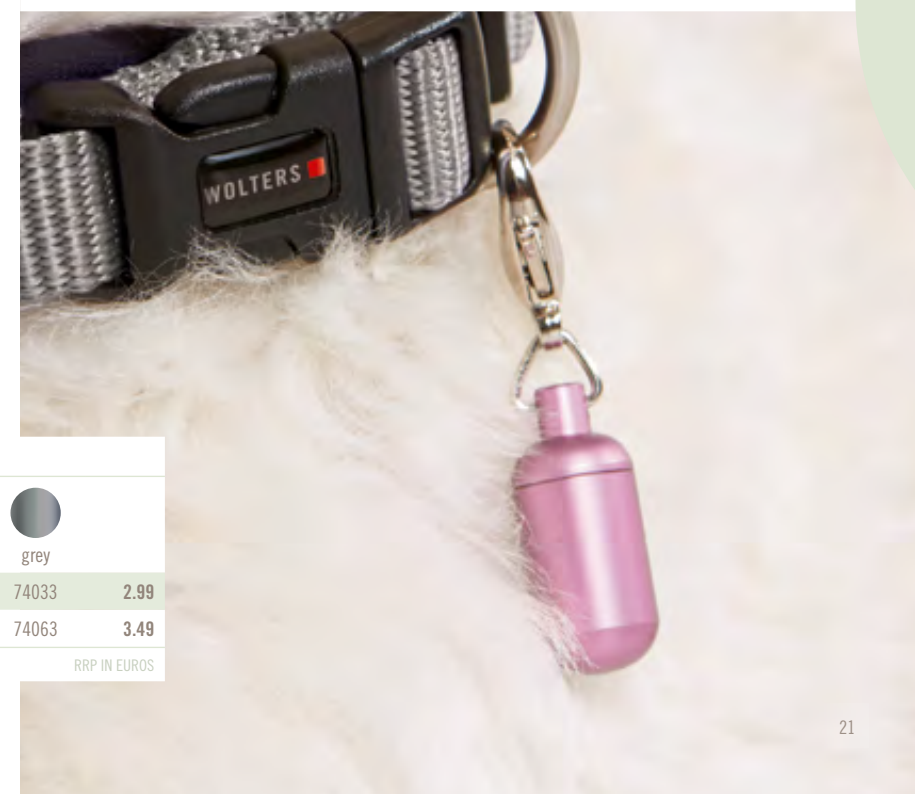

PROFESSIONAL DOUBLE LEAD

- For relaxed walks with two dogs
- 100% Nylon
- Dogs can move about independently of one another
- Washable

PROFESSIONAL DOUBLE LEAD

		red	black	graphite	
Size S	25 cm x 10 mm	23140	23141	23152	11.99
Size M	30 cm x 15 mm	23240	23241	23252	14.99
Size L	35 cm x 20 mm	23340	23341	23352	18.99

RRP IN EUROS

A real treasure!

ALUMINIUM ADDRESS CAPSULE

- For small to medium collar sizes
- With card for your address
- Made of aluminium
- Watertight
- With carabiner clip
- Lightweight

ALUMINIUM ADDRESS CAPSULE

	rose	ruby	fuchsia	silver	gold	brown	black	sky blue	navy blue	grey	
12 mm ø	74012	74013	74016	74017	74018	74019	74020	74031	74032	74033	2.99
14 mm ø	74022	74023	74026	74027	74028	74029	74030	74061	74062	74063	3.49

RRP IN EUROS