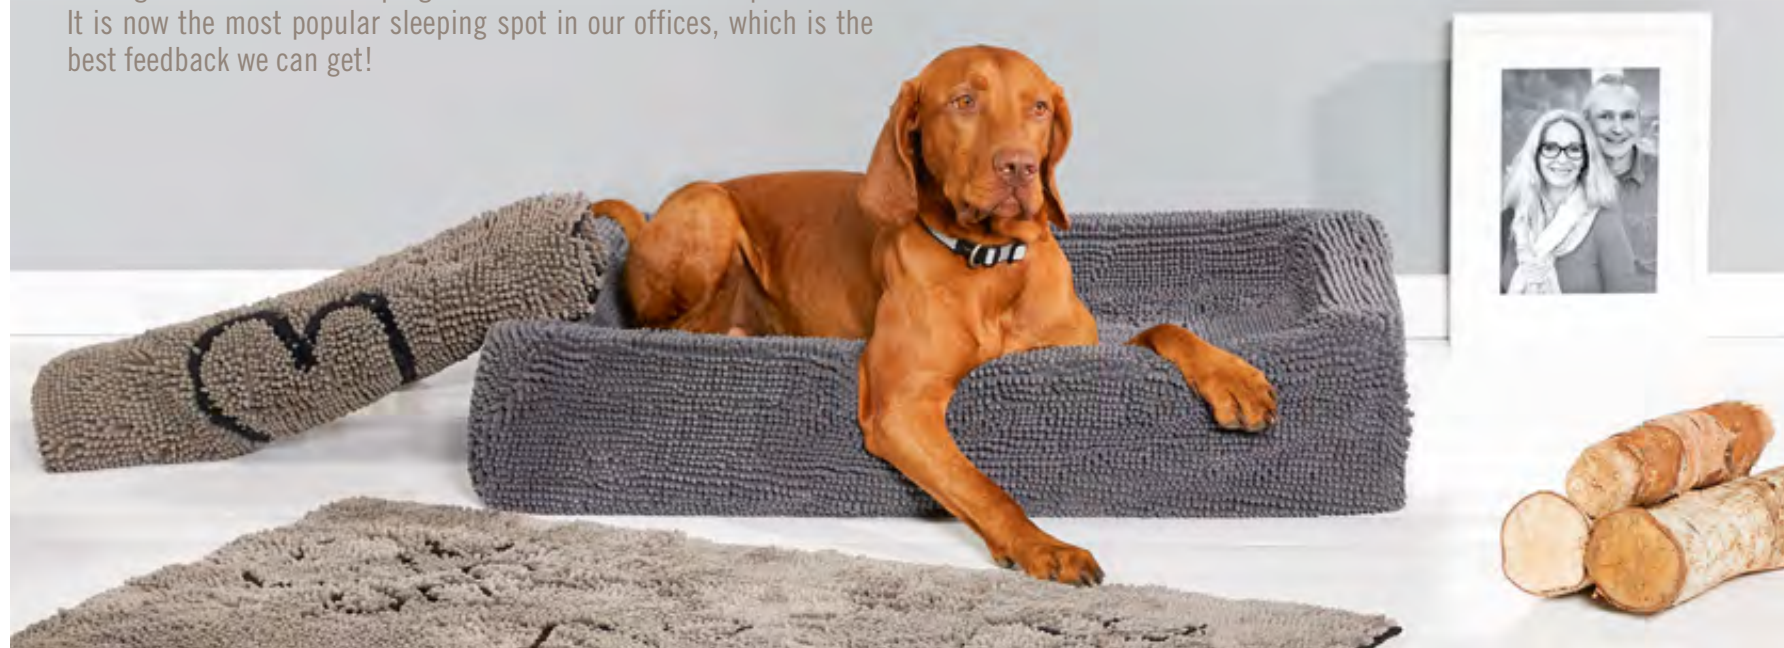

Dear cat and dog-lovers,

when we talk about family, there's no doubt that it includes dogs and cats too. Everyday well-being and happiness for all is what counts.

And that is precisely the motivation for us to keep developing our products, with the aim of making your four-legged friends even more comfortable and of course of finding practical everyday solutions for you too.

Our Dirty Dog products, those popular dustbusters, are one good example. For some time now we have observed that dogs – and cats too – are completely crazy about this material. They nuzzle, snuggle and sleep on the mats. And suddenly our Dirty Dog products had another important plus. That gave us the idea of adding a comfortable sleeping area to the new Cleankeeper series. It is now the most popular sleeping spot in our offices, which is the best feedback we can get!

We believe that transparent production methods and ecological materials for our products are vital. So for all our activities we have adopted the motto, "Getting even better every day!"

We hope you enjoy browsing through these pages for your dog, your cat and yourself!

Kind regards,
Frank & Martina Wolters

Contents

- **4 LEADING & TRAINING**
  HIGH-QUALITY LEADS AND COLLARS,
  PRACTICAL HARNESES
- **56 FUNCTIONAL & TRENDY CLOTHING**
  TRENDY WINTER JACKETS,
  PRACTICAL OUTDOOR CLOTHING
- **88 RESTING & SLEEPING**
  EXCLUSIVE SLEEPING AREAS,
  SUPER SOFT BEDS
- **114 TRANSPORT & TRAVEL**
  COMFORTABLE TRAVEL MATTRESSES,
  STABLE CARRIER BAGS
- **134 MOTIVATION & PLAY**
  CUDDLY TOYS,
  TOYS MADE OF NATURAL RUBBER
- **154 EATING & DRINKING**
  STYLISH BOWLS &
  MATS
- **174 CARE & HYGIENE**
  A CLEVER WAY TO DRY,
  COSY DIRT-TRAPS
- **182 NOTES**
  EXPLANATION OF SYMBOLS,
  WASHING INSTRUCTIONS, RETAILERS
- **184 SOCIAL RESPONSIBILITY**
  OUR SPONSORSHIP,
  AID WITHOUT BORDERS