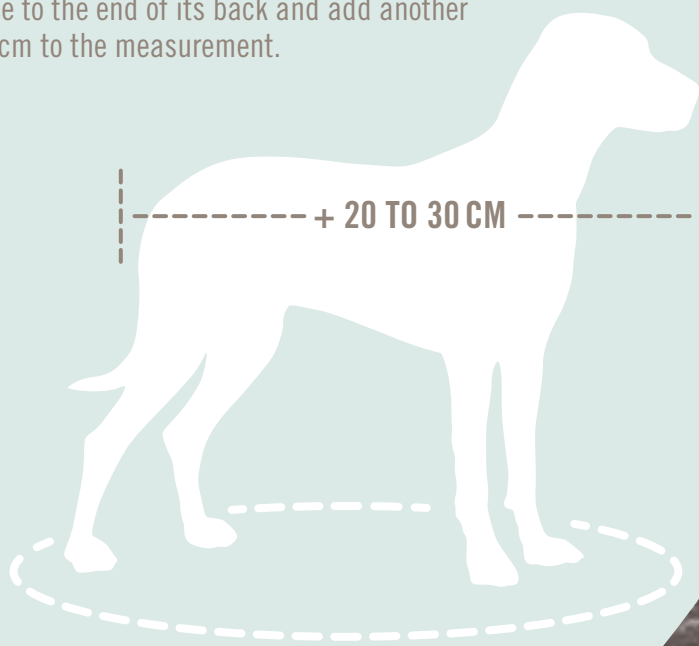

RRP IN EUROS

**WOLTERS GREEN LINE
SNUGGLE BLANKET**
More on page 93

How your dog should sleep:

WHAT IS THE RIGHT SIZE BED FOR MY DOG?

The right place to sleep is an indispensable part of your dog's equipment. A comfortable retreat is just as important for your loyal companion as your own bed is to you. You should take your dog's measurements before you buy a bed. Then you can be sure there is enough space to sleep and dream.

THIS IS HOW TO DO IT:

Just measure the length of your dog from the tip of its nose to the end of its back and add another 20 to 30 cm to the measurement.

IMPORTANT:

When choosing the right size sleeping area, too big is better than too small.