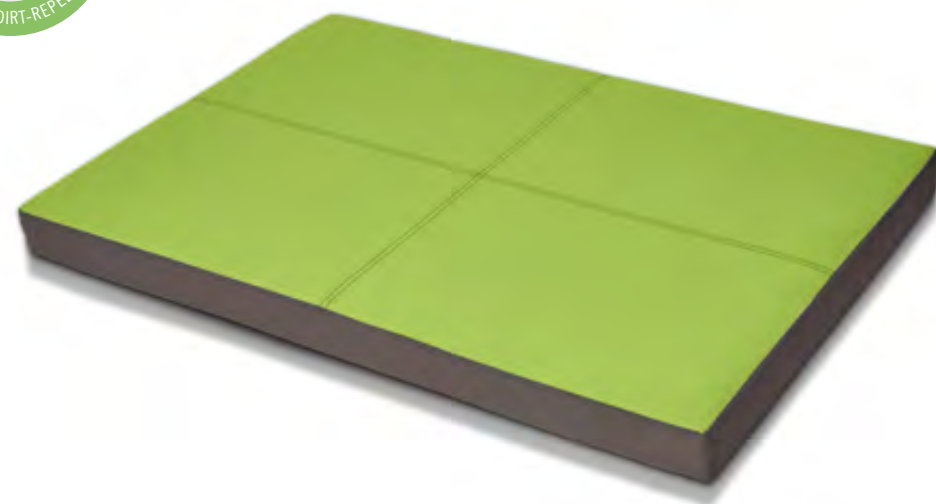

VIP MATTRESS NYLON

- 100% Nylon
- Two-tone, reversible mattress
- Very hard-wearing
- Particularly water and dirt-repellent thanks to ecorepel® waterproofing, easy to clean
- Thick padding makes for a very comfortable bed
- Breathable
- Very hygienic, as cover can be removed and washed